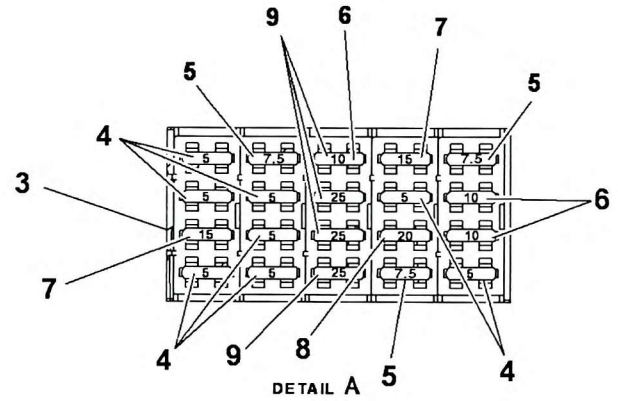

(SHEET 1 OF 2)

SCALE 0.800
CONNECTOR PANEL
(PROPER CONNECTOR IDENTIFIED BY WIRE
NUMBER IN EITHER SOCKET 1 OR 2 "W1=XXX")