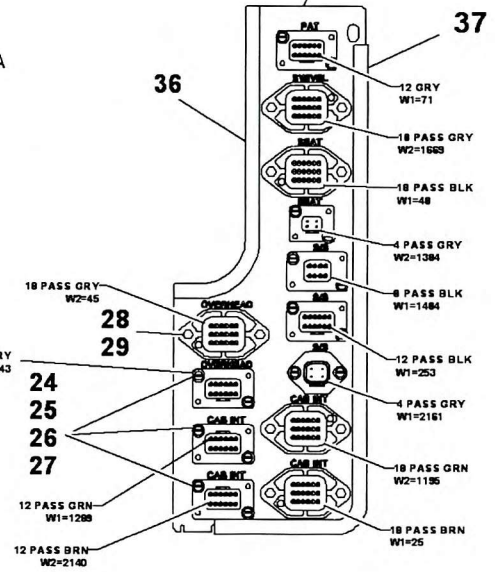

(SHEET 1 OF 2)

SCALE 0.800
CONNECTOR PANEL
(PROPER CONNECTOR IDENTIFIED BY WIRE
NUMBER IN EITHER SOCKET 1 OR 2 "W1=XXX")