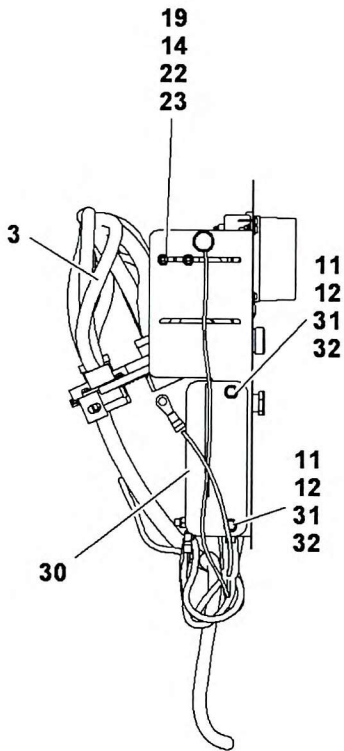

(SHEET 1 OF 2)

SCALE 0.800
CONNECTOR PANEL
(PROPER CONNECTOR IDENTIFIED BY WIRE
NUMBER IN EITHER SOCKET 1 OR 2 "W1=XXX")